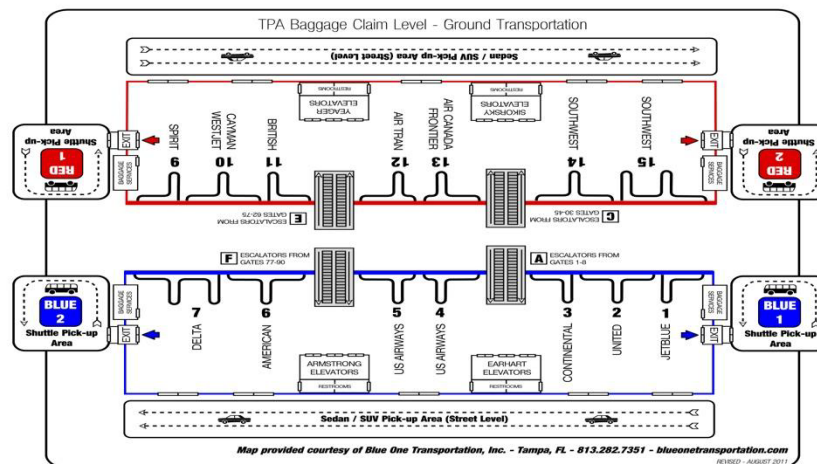

**Welcomes**  
**Show this flyer to any driver for a rate of**  
**\$15 per person** (each way)

**Blue One Transportation** offers SHARED RIDES to and from the Tampa International Airport to ALL DOWNTOWN TAMPA HOTELS & AIRPORT HOTEL between the hours of 5:00am-Midnight. Please call our transportation hotline listed below when your flight lands. You will then be directed to the nearest ground transportation area.

Make your reservations directly at:  
<https://blueonereservations.com/blacks-in-government/>

Password is: @Blue1

**Please call the transportation hotline**  
**813-282-7351**

**And we will give instructions on where to meet the shuttle**

**For departures from the hotel to the Tampa Airport, PLEASE SCHEDULE ALL PICK UPS AT THE TOP OF THE HOUR. WE WILL MEET YOU OUTSIDE OF THE HOTEL AT THE APPOINTED TIME.**